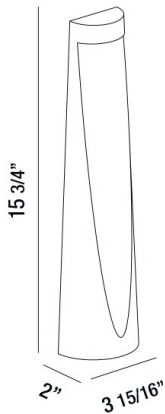

TECHNICAL DETAILS

Driver	:	ELECTRONIC DRIVER 120V 50/60HZ
IP Rating	:	65
Location	:	WET
Approval	:	☐

PROJECT INFORMATION

Job Name: Date: Type:

Comments: