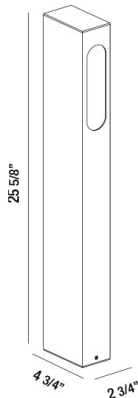

TECHNICAL DETAILS

Driver	:	ELECTRONIC DRIVER 120V 50/60HZ
IP Rating	:	54
Location	:	WET
Approval	:	☐
Title 24	:	YES

PROJECT INFORMATION

Job Name: Date: Type:

Comments: