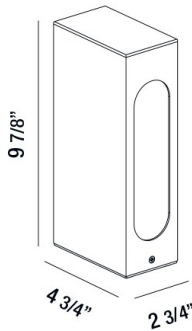

TECHNICAL DETAILS

Driver	:	ELECTRONIC DRIVER 120V 50/60HZ
IP Rating	:	54
Location	:	WET
Approval	:	☐
Title 24	:	YES

PROJECT INFORMATION

Job Name: Date: Type:

Comments: