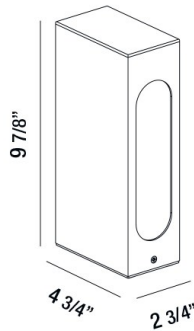

TECHNICAL DETAILS

Driver	:	ELECTRONIC DRIVER 120V 50/60HZ
IP Rating	:	54
Location	:	WET
Approval	:	
Title 24	:	YES

PROJECT INFORMATION

Job Name: Date: Type:

Comments: