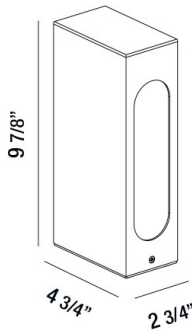

TECHNICAL DETAILS

Driver	:	ELECTRONIC DRIVER 120V 50/60HZ
IP Rating	:	54
Location	:	WET
Approval	:	
Title 24	:	YES

PROJECT INFORMATION

Job Name: Date: Type:

Comments: