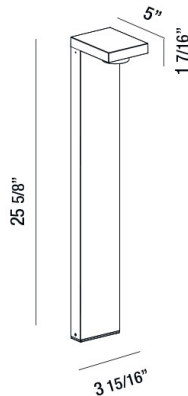

TECHNICAL DETAILS

IP Rating	:	54
Location	:	WET
Approval	:	
Title 24	:	YES

PROJECT INFORMATION

Job Name: Date: Type:

Comments: