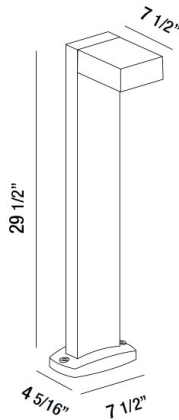

OPTIONS AVAILABLE

ITEM NO.	FINISH	SHADE
31909-037	BLACK	FROST PC