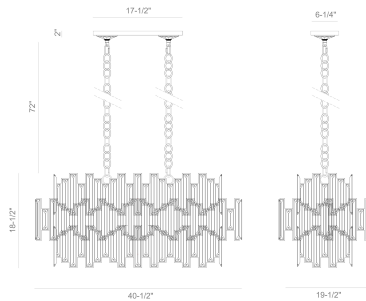

## VIENNA, 16-LIGHT 41IN LINEAR CHANDELIER

### PRODUCT DETAILS

No.	:	31892-018
Product Color	:	CHROME
Product Material	:	METAL
Shade / Accent Colour	:	AMBER
Shade / Accent Material	:	GLASS
Length	:	40.5"
Width	:	19.5"
Height	:	18.5"
Overall Height	:	92.5"
Weight	:	55.1LBS

### LIGHT SOURCE DETAILS

Number of Bulbs	:	16
Light Source Type	:	B10
Input Voltage	:	120V
Bulb Voltage	:	120V
Socket Type	:	E12
Wattage	:	16 X 60W
Total Wattage	:	960W
Bulb Included	:	NO
Dimmable	:	YES

### TECHNICAL DETAILS

Hanging Support Type	:	CHAIN
Hanging Support Length	:	72"
Canopy / Backplate Length	:	17.5"
Canopy / Backplate Height	:	2"
Canopy / Backplate Width	:	6.25"
IP Rating	:	IP22
Location	:	DRY
Approval	:	
Beam Angle	:	360