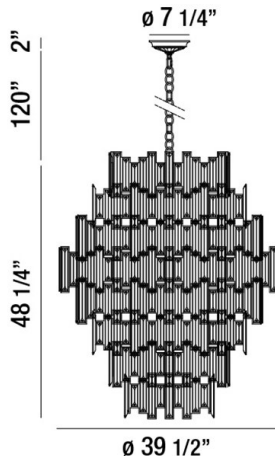

VIENNA, 28-LIGHT 48IN GRAND CHANDELIER

PRODUCT DETAILS

No.	:	31889-018
Product Color	:	CHROME
Product Material	:	METAL
Shade / Accent Colour	:	AMBER
Shade / Accent Material	:	GLASS
Diameter	:	39.5"
Height	:	48.25"
Overall Height	:	172.25"
Weight	:	98.5LBS

LIGHT SOURCE DETAILS

Number of Bulbs	:	28
Light Source Type	:	B10
Input Voltage	:	120V
Bulb Voltage	:	120V
Socket Type	:	E12
Wattage	:	28 X 40W
Total Wattage	:	1120W
Bulb Included	:	NO
Dimmable	:	YES

OPTIONS AVAILABLE

ITEM NO.	FINISH	SHADE
31889-018	CHROME	AMBER

TECHNICAL DETAILS

Hanging Support Type	:	CHAIN
Hanging Support Length	:	120"
Canopy / Backplate Height	:	2"
Canopy / Backplate Dia.	:	7.25"
IP Rating	:	IP22
Location	:	DRY
Approval	:	
Beam Angle	:	360