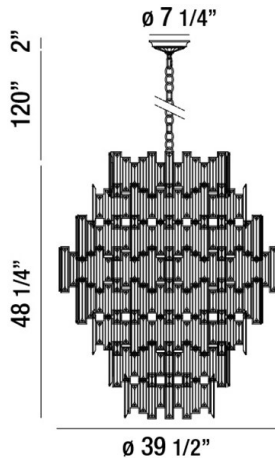

VIENNA, 28-LIGHT 48IN GRAND CHANDELIER

PRODUCT DETAILS

No.	:	31889-018
Product Color	:	CHROME
Product Material	:	METAL
Shade / Accent Colour	:	AMBER
Shade / Accent Material	:	GLASS
Diameter	:	39.5"
Height	:	48.25"
Overall Height	:	172.25"
Weight	:	98.5LBS

LIGHT SOURCE DETAILS

Number of Bulbs	:	28
Light Source Type	:	B10
Input Voltage	:	120V
Bulb Voltage	:	120V
Socket Type	:	E12
Wattage	:	28 X 40W
Total Wattage	:	1120W
Bulb Included	:	NO
Dimmable	:	YES

OPTIONS AVAILABLE

ITEM NO.	FINISH	SHADE
31889-018	CHROME	AMBER

TECHNICAL DETAILS

Hanging Support Type	:	CHAIN
Hanging Support Length	:	120"
Canopy / Backplate Height	:	2"
Canopy / Backplate Dia.	:	7.25"
IP Rating	:	IP22
Location	:	DRY
Approval	:	<input type="checkbox"/>
Beam Angle	:	360