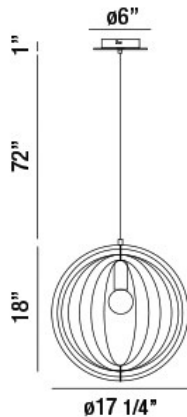

### PRODUCT DETAILS

No.	:	31874-042
Product Color	:	MATTE BLUE
Product Material	:	WOOD
Shade / Accent Colour	:	BLUE
Shade / Accent Material	:	WOOD
Diameter	:	17.25"
Height	:	18"
Overall Height	:	91"
Weight	:	3.4LBS

### TECHNICAL DETAILS

Hanging Support Type	:	WIRE
Canopy / Backplate Height	:	1"
Canopy / Backplate Dia.	:	6"
IP Rating	:	IP22
Location	:	DRY
Approval	:	
Beam Angle	:	360