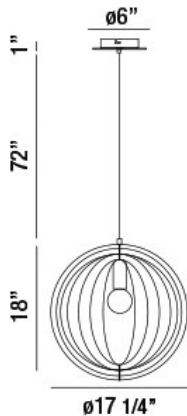

ABRUZZO, 18IN PENDANT

OPTIONS AVAILABLE

ITEM NO.	FINISH	SHADE
31874-014	WOOD	NATURAL WOOD

PRODUCT DETAILS

No.	:	31874-014
Product Color	:	WOOD
Product Material	:	METAL
Shade / Accent Colour	:	WOOD
Shade / Accent Material	:	WOOD
Diameter	:	17.25"
Height	:	18"
Overall Height	:	91"
Weight	:	3.4LBS

LIGHT SOURCE DETAILS

Number of Bulbs	:	1
Light Source Type	:	A19
Input Voltage	:	120V
Bulb Voltage	:	120V
Socket Type	:	E26
Wattage	:	1 X 60W
Total Wattage	:	60W
Bulb Included	:	NO
Dimmable	:	YES

TECHNICAL DETAILS

Hanging Support Type	:	WIRE
Canopy / Backplate Height	:	1"
Canopy / Backplate Dia.	:	6"
IP Rating	:	IP22
Location	:	DRY
Approval	:	<input type="checkbox"/>
Beam Angle	:	360

PROJECT INFORMATION

 Job Name: Date: Type: