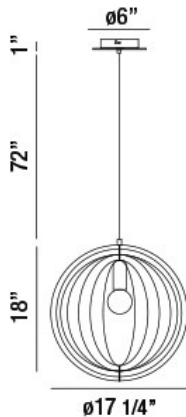

## ABRUZZO, 18IN PENDANT

### PRODUCT DETAILS

No.	:	31874-014
Product Color	:	WOOD
Product Material	:	METAL
Shade / Accent Colour	:	WOOD
Shade / Accent Material	:	WOOD
Diameter	:	17.25"
Height	:	18"
Overall Height	:	91"
Weight	:	3.4LBS

### TECHNICAL DETAILS

Hanging Support Type	:	WIRE
Canopy / Backplate Height	:	1"
Canopy / Backplate Dia.	:	6"
IP Rating	:	IP22
Location	:	DRY
Approval	:	
Beam Angle	:	360