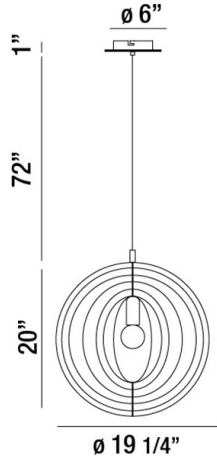

ABRUZZO, 20IN PENDANT

PRODUCT DETAILS

No.	:	31873-045
Product Color	:	MATTE BLUE
Product Material	:	WOOD
Shade / Accent Colour	:	BLUE
Shade / Accent Material	:	WOOD
Diameter	:	19.25"
Height	:	20"
Overall Height	:	93"
Weight	:	3.3LBS

LIGHT SOURCE DETAILS

Number of Bulbs	:	1
Light Source Type	:	A19
Input Voltage	:	120V
Bulb Voltage	:	120V
Socket Type	:	E26
Wattage	:	1 X 60W
Total Wattage	:	60W
Bulb Included	:	NO
Dimmable	:	YES

OPTIONS AVAILABLE

ITEM NO.	FINISH	SHADE
31873-017	WOOD	NATURAL WOOD
31873-045	MATTE BLUE	NAVY BLUE

TECHNICAL DETAILS

Hanging Support Type	:	WIRE
Canopy / Backplate Height	:	1"
Canopy / Backplate Dia.	:	6"
IP Rating	:	IP22
Location	:	DRY
Approval	:	
Beam Angle	:	360