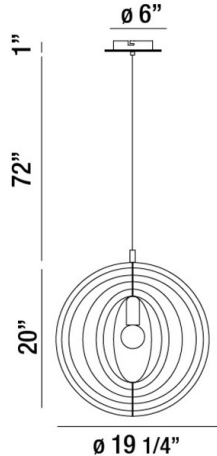

### PRODUCT DETAILS

No.	:	31873-017
Product Color	:	WOOD
Product Material	:	METAL
Shade / Accent Colour	:	WOOD
Shade / Accent Material	:	WOOD
Diameter	:	19.25"
Height	:	20"
Overall Height	:	93"
Weight	:	3.3LBS

### TECHNICAL DETAILS

Hanging Support Type	:	WIRE
Canopy / Backplate Height	:	1"
Canopy / Backplate Dia.	:	6"
IP Rating	:	IP22
Location	:	DRY
Approval	:	
Beam Angle	:	360