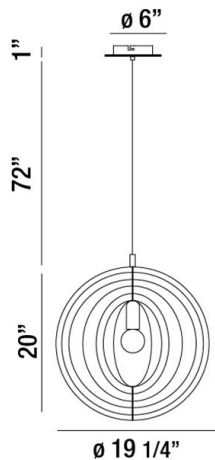

ABRUZZO, 20IN PENDANT

PRODUCT DETAILS

No.	:	31873-017
Product Color	:	WOOD
Product Material	:	WOOD
Shade / Accent Colour	:	WOOD
Shade / Accent Material	:	WOOD
Diameter	:	19.25"
Height	:	20"
Overall Height	:	93"
Weight	:	3.3LBS

LIGHT SOURCE DETAILS

Number of Bulbs	:	1
Light Source Type	:	A19
Input Voltage	:	120V
Bulb Voltage	:	120V
Socket Type	:	E26
Wattage	:	1 X 60W
Total Wattage	:	60W
Bulb Included	:	NO
Dimmable	:	YES

OPTIONS AVAILABLE

ITEM NO.	FINISH	SHADE
31873-017	WOOD	NATURAL WOOD

TECHNICAL DETAILS

Hanging Support Type	:	WIRE
Canopy / Backplate Height	:	1"
Canopy / Backplate Dia.	:	6"
IP Rating	:	IP22
Location	:	DRY
Approval	:	<input type="checkbox"/>
Beam Angle	:	360