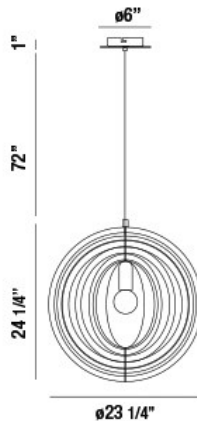

ABRUZZO, 24IN PENDANT

PRODUCT DETAILS

No.	:	31872-041
Product Color	:	MATTE BLUE
Product Material	:	WOOD
Shade / Accent Colour	:	BLUE
Shade / Accent Material	:	WOOD
Diameter	:	23.25"
Height	:	24.25"
Overall Height	:	97.25"
Weight	:	4.8LBS

LIGHT SOURCE DETAILS

Number of Bulbs	:	1
Light Source Type	:	A19
Input Voltage	:	120V
Bulb Voltage	:	120V
Socket Type	:	E26
Wattage	:	1 X 60W
Total Wattage	:	60W
Bulb Included	:	NO
Dimmable	:	YES

OPTIONS AVAILABLE

ITEM NO.	FINISH	SHADE
31872-010	WOOD	NATURAL WOOD
31872-041	MATTE BLUE	NAVY BLUE

TECHNICAL DETAILS

Hanging Support Type	:	WIRE
Canopy / Backplate Height	:	1"
Canopy / Backplate Dia.	:	6"
IP Rating	:	IP22
Location	:	DRY
Approval	:	
Beam Angle	:	360