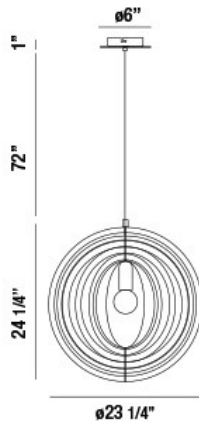

### PRODUCT DETAILS

No.	:	31872-010
Product Color	:	WOOD
Product Material	:	METAL
Shade / Accent Colour	:	WOOD
Shade / Accent Material	:	WOOD
Diameter	:	23.25"
Height	:	24.25"
Overall Height	:	97.25"
Weight	:	4.8LBS

### TECHNICAL DETAILS

Hanging Support Type	:	WIRE
Canopy / Backplate Height	:	1"
Canopy / Backplate Dia.	:	6"
IP Rating	:	IP22
Location	:	DRY
Approval	:	
Beam Angle	:	360