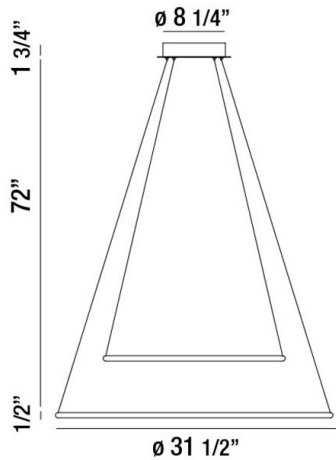

VALLEY, 2-TIERS 2-LIGHT 32IN INTEGRATED LED GRAND CHANDELI

OPTIONS AVAILABLE

| ITEM NO. | FINISH | SHADE |
|-----------|--------|------------|
| 31861-014 | CHROME | OPAL WHITE |

PRODUCT DETAILS

| | | |
|-------------------------|---|-----------|
| No. | : | 31861-014 |
| Product Color | : | CHROME |
| Product Material | : | METAL |
| Shade / Accent Colour | : | WHITE |
| Shade / Accent Material | : | ACRYLIC |
| Diameter | : | 31.5" |
| Height | : | 0.5" |
| Overall Height | : | 74.25" |
| Weight | : | 5.3LBS |

TECHNICAL DETAILS

| | | |
|---------------------------|---|---|
| Light Direction | : | DOWN |
| Hanging Support Type | : | AIRCRAFT CABLE |
| Hanging Support Length | : | 72" |
| Canopy / Backplate Height | : | 1.75" |
| Canopy / Backplate Dia. | : | 8.25" |
| Adjustable Lamp Head | : | NO |
| IP Rating | : | IP22 |
| Location | : | DRY |
| Approval | : |  |
| Beam Angle | : | 360 |