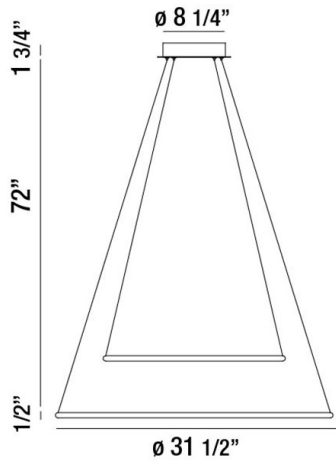

VALLEY, 2-TIERS 2-LIGHT 32IN INTEGRATED LED GRAND CHANDELI

OPTIONS AVAILABLE

ITEM NO.	FINISH	SHADE
31861-014	CHROME	OPAL WHITE

PRODUCT DETAILS

No.	:	31861-014
Product Color	:	CHROME
Product Material	:	METAL
Shade / Accent Colour	:	WHITE
Shade / Accent Material	:	ACRYLIC
Diameter	:	31.5"
Height	:	0.5"
Overall Height	:	74.25"
Weight	:	5.3LBS

TECHNICAL DETAILS

Light Direction	:	DOWN
Hanging Support Type	:	AIRCRAFT CABLE
Canopy / Backplate Height	:	1.75"
Canopy / Backplate Dia.	:	8.25"
Adjustable Lamp Head	:	NO
IP Rating	:	IP22
Location	:	DRY
Approval	:	
Beam Angle	:	360