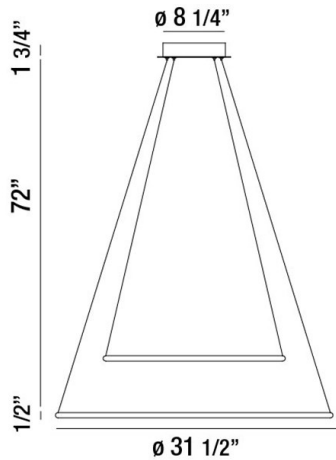

## PRODUCT DETAILS

No.	:	31861-014
Product Color	:	CHROME
Product Material	:	METAL
Shade / Accent Colour	:	WHITE
Shade / Accent Material	:	ACRYLIC
Diameter	:	31.5"
Height	:	0.5"
Overall Height	:	74.25"
Weight	:	6LBS

## TECHNICAL DETAILS

Light Direction	:	DOWN
Hanging Support Type	:	AIRCRAFT CABLE
Hanging Support Length	:	72"
Canopy / Backplate Height	:	1.75"
Canopy / Backplate Dia.	:	8.25"
Adjustable Lamp Head	:	NO
IP Rating	:	IP22
Location	:	DRY
Approval	:	
Beam Angle	:	360