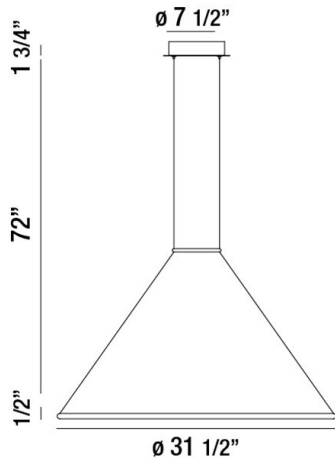

### PRODUCT DETAILS

No.	:	31860-017
Product Color	:	CHROME
Product Material	:	METAL
Shade / Accent Colour	:	WHITE
Shade / Accent Material	:	ACRYLIC
Diameter	:	31.5"
Height	:	0.5"
Overall Height	:	74.25"
Weight	:	2.8LBS

### TECHNICAL DETAILS

Light Direction	:	DOWN
Hanging Support Type	:	AIRCRAFT CABLE
Canopy / Backplate Height	:	1.75"
Canopy / Backplate Dia.	:	7.5"
Adjustable Lamp Head	:	NO
IP Rating	:	IP22
Location	:	DRY
Approval	:	
Beam Angle	:	360