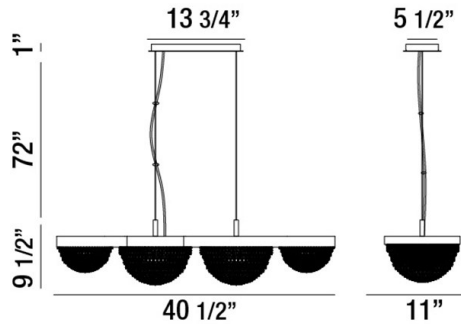

MONDO, 41" LINEAR CHANDELIER

PRODUCT DETAILS

No.	:	31832-014
Product Color	:	ANTIQUE GOLD
Product Material	:	METAL
Shade / Accent Colour	:	CLEAR
Shade / Accent Material	:	CRYSTAL ORBS
Length	:	40.5"
Width	:	11"
Height	:	9.5"
Overall Height	:	82.5"
Weight	:	27.7lbs

OPTIONS AVAILABLE

ITEM NO.	FINISH	SHADE
31832-014	ANTIQUE GOLD	CLEAR

TECHNICAL DETAILS

Light Direction	:	Down
Hanging Support Type	:	AIRCRAFT CABLE
Hanging Support Length	:	72"
Canopy / Backplate Length	:	13.75"
Canopy / Backplate Height	:	1"
Canopy / Backplate Width	:	5.5"
Adjustable Lamp Head	:	No
Approval	:	