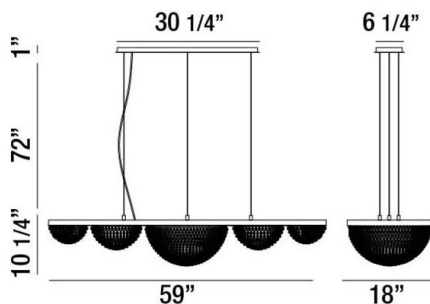

MONDO, 15-LIGHT 59IN GRAND CHANDELIER

PRODUCT DETAILS

No.	:	31831-017
Product Color	:	GOLD
Product Material	:	METAL
Shade / Accent Colour	:	AMBER
Shade / Accent Material	:	CRYSTAL
Length	:	59"
Width	:	18"
Height	:	10.25"
Overall Height	:	83.25"
Weight	:	47.2LBS

ITEM NO.	FINISH	SHADE
31831-017	GOLD	CLEAR

TECHNICAL DETAILS

Light Direction	:	DOWN
Hanging Support Type	:	AIRCRAFT CABLE
Canopy / Backplate Length	:	30.25"
Canopy / Backplate Height	:	1"
Canopy / Backplate Width	:	6.25"
Adjustable Lamp Head	:	NO
IP Rating	:	IP22
Approval	:	<input type="checkbox"/>
Beam Angle	:	360