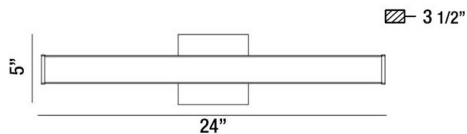

KELVIN, WALL MOUNT

PRODUCT DETAILS

No.	:	31815-017
Product Color	:	ALUMINUM
Product Material	:	METAL
Shade / Accent Colour	:	ACRYLIC
Shade / Accent Material	:	ACRYLIC
Width	:	24"
Height	:	5"
Ext	:	3.5"
Weight	:	2.5LBS

OPTIONS AVAILABLE

ITEM NO.	FINISH	SHADE
31815-017	ALUMINUM	WHITE

TECHNICAL DETAILS

Light Direction	:	UP AND DOWN
Canopy / Backplate Length	:	4.31"
Canopy / Backplate Height	:	1.25"
Canopy / Backplate Width	:	4.31"
Adjustable Lamp Head	:	NO
Mounting	:	UP OR DOWN
IP Rating	:	DRY
Location	:	DRY
Approval	:	