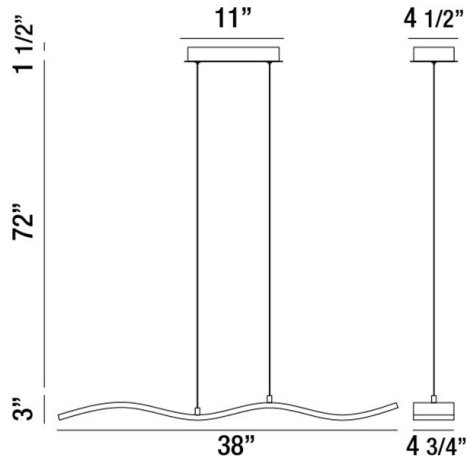

HIGH TIDE, 2-LIGHT 38IN INTEGRATED LED LINEAR CHANDELIER

PRODUCT DETAILS

No.	:	31806-015
Product Color	:	MATTE BLACK
Product Material	:	METAL
Shade / Accent Colour	:	WHITE
Shade / Accent Material	:	ACRYLIC
Length	:	38"
Width	:	4.75"
Height	:	3"
Overall Height	:	76.5"
Weight	:	7.2LBS

LIGHT SOURCE DETAILS

Number of Bulbs	:	1
Light Source	:	LED
Light Source Type	:	INTEGRATED LED
Input Voltage	:	120V
Bulb Voltage	:	120V
Socket Type	:	INTEGRATED
Wattage	:	1 X 25W
Total Wattage	:	25W
Delivered Lumens	:	2100LM
Kelvin	:	3000K
CRI	:	90
Bulb Included	:	YES
Dimmable	:	YES

OPTIONS AVAILABLE

ITEM NO.	FINISH	SHADE
31806-015	MATTE BLACK	FROSTED

TECHNICAL DETAILS

Light Direction	:	DOWN
Hanging Support Type	:	AIRCRAFT CABLE
Canopy / Backplate Length	:	11"
Canopy / Backplate Height	:	1.5"
Canopy / Backplate Width	:	4.5"
Adjustable Lamp Head	:	NO
IP Rating	:	IP22
Approval	:	
Title 24	:	YES
Beam Angle	:	360