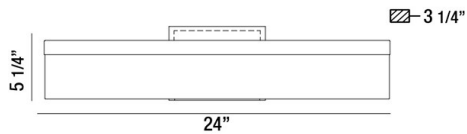

### PRODUCT DETAILS

No.	:	31804-011
Product Color	:	CHROME
Product Material	:	METAL
Shade / Accent Colour	:	FROSTED
Shade / Accent Material	:	ACRYLIC
Width	:	24"
Height	:	5.25"
Ext	:	3.25"
Weight	:	5.2lbs

### TECHNICAL DETAILS

Light Direction	:	Up
Canopy / Backplate Length	:	6.68"
Canopy / Backplate Height	:	1.188"
Canopy / Backplate Width	:	5.09"
Adjustable Lamp Head	:	No
Mounting	:	Down
Location	:	DRY
Approval	:	