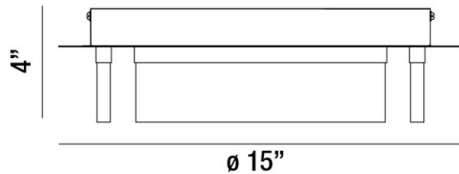

BRIA, 15IN INTEGRATED LED FLUSH MOUNT

PRODUCT DETAILS

No.	:	31799-010
Product Color	:	CHROME
Product Material	:	METAL
Shade / Accent Colour	:	WHITE
Shade / Accent Material	:	ACRYLIC
Diameter	:	15"
Height	:	4"
Weight	:	5.5LBS

OPTIONS AVAILABLE

ITEM NO.	FINISH	SHADE
31799-010	CHROME	OPAL WHITE

TECHNICAL DETAILS

Light Direction	:	DOWN
Hanging Support Type	:	J-BOX
Canopy / Backplate Height	:	1.25"
Canopy / Backplate Dia.	:	12.5"
Adjustable Lamp Head	:	NO
IP Rating	:	IP22
Approval	:	
Title 24	:	YES
Beam Angle	:	360