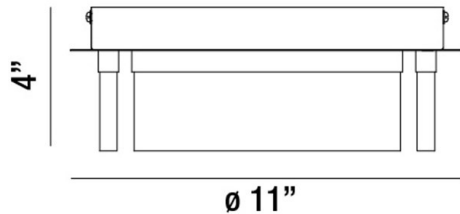

BRIA, 11IN INTEGRATED LED FLUSH MOUNT

PRODUCT DETAILS

No.	:	31798-013
Product Color	:	CHROME
Product Material	:	METAL
Shade / Accent Colour	:	WHITE
Shade / Accent Material	:	ACRYLIC
Diameter	:	11"
Height	:	4"
Weight	:	3.9LBS

OPTIONS AVAILABLE

ITEM NO.	FINISH	SHADE
31798-013	CHROME	OPAL WHITE

TECHNICAL DETAILS

Light Direction	:	DOWN
Hanging Support Type	:	J-BOX
Canopy / Backplate Height	:	1.25"
Canopy / Backplate Dia.	:	9.5"
Adjustable Lamp Head	:	NO
IP Rating	:	IP22
Approval	:	
Title 24	:	YES
Beam Angle	:	360