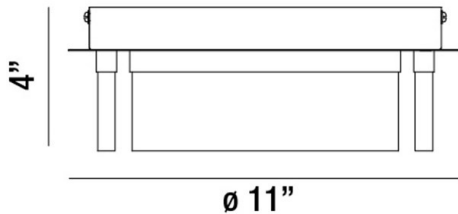

BRIA, 11IN INTEGRATED LED FLUSH MOUNT

PRODUCT DETAILS

No.	:	31798-013
Product Color	:	CHROME
Product Material	:	METAL
Shade / Accent Colour	:	WHITE
Shade / Accent Material	:	ACRYLIC
Diameter	:	11"
Height	:	4"
Weight	:	3.9LBS

OPTIONS AVAILABLE

ITEM NO.	FINISH	SHADE
31798-013	CHROME	OPAL WHITE

TECHNICAL DETAILS

Light Direction	:	DOWN
Hanging Support Type	:	J-BOX
Canopy / Backplate Height	:	1.25"
Canopy / Backplate Dia.	:	9.5"
Adjustable Lamp Head	:	NO
IP Rating	:	IP22
Approval	:	
Title 24	:	YES
Beam Angle	:	360