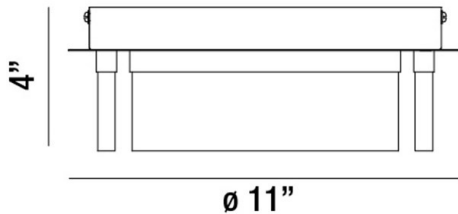

OPTIONS AVAILABLE

ITEM NO.	FINISH	SHADE
31798-013	CHROME	OPAL WHITE