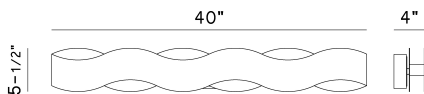

VAUGHAN, 40IN INTEGRATED LED VANITY

PRODUCT DETAILS

No.	:	31785-026
Product Color	:	SILVER-BLACK MIX
Product Material	:	IRON
Shade / Accent Colour	:	SILVER
Shade / Accent Material	:	STEEL
Length	:	40"
Width	:	4"
Height	:	5.5"
Overall Height	:	5.5"
Ext	:	4"
Weight	:	7.9LBS

OPTIONS AVAILABLE

ITEM NO.	FINISH	SHADE
31785-013	BRONZE-GOLD MIX	
31785-026	SILVER-BLACK MIX	

TECHNICAL DETAILS

Hanging Support Type	:	J-BOX
Rods Included	:	NO
Canopy / Backplate Length	:	10.25"
Canopy / Backplate Height	:	4.25"
Canopy / Backplate Width	:	1.75"
Driver	:	ES, CONSTANT VOLTAGE, 75W*1
Adjustable Lamp Head	:	NO
IP Rating	:	IP22
Approval	:	
Beam Angle	:	360