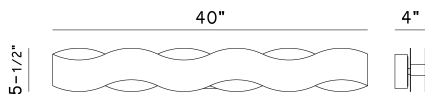

VAUGHAN, VAUGHAN, LED BATHBAR, LARGE

PRODUCT DETAILS

| | | |
|-------------------------|---|-----------------------|
| No. | : | 31785-026 |
| Product Color | : | Black/ Vintage Nickel |
| Product Material | : | Iron |
| Shade / Accent Colour | : | NA |
| Shade / Accent Material | : | NA |
| Height | : | 5.5" |
| Ext | : | 4" |
| Weight | : | 8.8lbs |

LIGHT SOURCE DETAILS

| | | |
|-------------------|---|----------------|
| Light Source Type | : | INTEGRATED LED |
| Input Voltage | : | 120V |
| Bulb Voltage | : | 24V |
| Socket Type | : | LED |
| Total Wattage | : | 53W |
| Delivered Lumens | : | 890lm |
| Kelvin | : | 3000K |
| CRI | : | 80+ |
| Dimmable | : | Yes |

OPTIONS AVAILABLE

| ITEM NO. | FINISH | SHADE |
|-----------|-----------------------|-------|
| 31785-013 | BRONZE | |
| 31785-026 | Black/ Vintage Nickel | NA |

TECHNICAL DETAILS

| | | |
|---------------------------|---|---|
| Canopy / Backplate Length | : | 10.25" |
| Canopy / Backplate Height | : | 1.625" |
| Canopy / Backplate Width | : | 4.25" |
| Adjustable Lamp Head | : | No |
| Location | : | Damp |
| Approval | : |  |