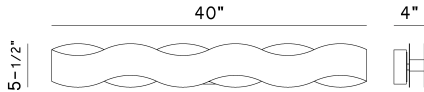

VAUGHAN, 40IN INTEGRATED LED VANITY

OPTIONS AVAILABLE

ITEM NO.	FINISH	SHADE
31785-013	BRONZE-GOLD MIX	
31785-026	SILVER-BLACK MIX	

PRODUCT DETAILS

No.	:	31785-013
Product Color	:	BRONZE-GOLD MIX
Product Material	:	METAL
Shade / Accent Colour	:	GOLD
Shade / Accent Material	:	STEEL
Length	:	40"
Width	:	4"
Height	:	5.5"
Overall Height	:	5.5"
Ext	:	4"
Weight	:	7.9LBS

TECHNICAL DETAILS

Hanging Support Type	:	J-BOX
Rods Included	:	NO
Canopy / Backplate Length	:	10.25"
Canopy / Backplate Height	:	4.25"
Canopy / Backplate Width	:	1.75"
Driver	:	ES, CONSTANT VOLTAGE, 75W*1
Adjustable Lamp Head	:	NO
IP Rating	:	IP22
Approval	:	
Beam Angle	:	360