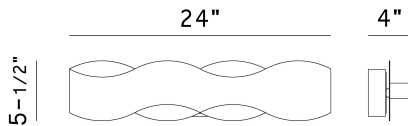

VAUGHAN, 24IN INTEGRATED LED VANITY

PRODUCT DETAILS

No.	:	31784-022
Product Color	:	SILVER-BLACK MIX
Product Material	:	IRON
Shade / Accent Colour	:	SILVER
Shade / Accent Material	:	STEEL
Length	:	24"
Width	:	4"
Height	:	5.5"
Overall Height	:	5.5"
Ext	:	4"
Weight	:	6.6LBS

LIGHT SOURCE DETAILS

Number of Bulbs	:	1
Light Source	:	LED
Light Source Type	:	INTEGRATED LED
Input Voltage	:	120V
Bulb Voltage	:	120V
Socket Type	:	INTEGRATED
Wattage	:	1 X 33W
Total Wattage	:	33W
Delivered Lumens	:	739LM
Kelvin	:	3000K
CRI	:	80
Bulb Included	:	YES
Dimmable	:	YES

OPTIONS AVAILABLE

ITEM NO.	FINISH	SHADE
31784-016	BRONZE-GOLD MIX	
31784-022	SILVER-BLACK MIX	

TECHNICAL DETAILS

Hanging Support Type	:	J-BOX
Rods Included	:	NO
Canopy / Backplate Length	:	10.25"
Canopy / Backplate Height	:	4.25"
Canopy / Backplate Width	:	1.75"
Driver	:	ES, CONSTANT VOLTAGE, 40W*1
Adjustable Lamp Head	:	NO
IP Rating	:	IP22
Approval	:	
Beam Angle	:	360