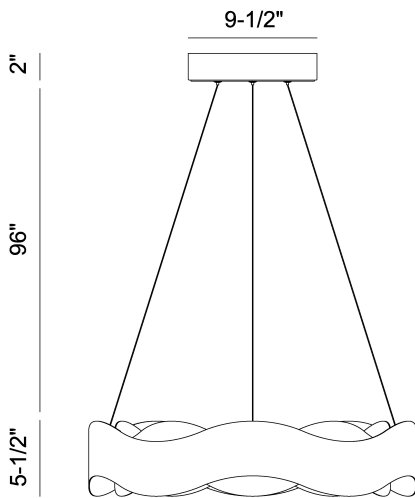

VAUGHAN, 24IN INTEGRATED LED PENDANT CHANDELIER

PRODUCT DETAILS

No.	:	31783-024
Product Color	:	SILVER-BLACK MIX
Product Material	:	IRON
Shade / Accent Colour	:	SILVER
Shade / Accent Material	:	STEEL
Length	:	24"
Width	:	24"
Diameter	:	24"
Height	:	5.5"
Overall Height	:	103"
Weight	:	18.2LBS

LIGHT SOURCE DETAILS

Number of Bulbs	:	1
Light Source	:	LED
Light Source Type	:	INTEGRATED LED
Input Voltage	:	120V
Bulb Voltage	:	120V
Socket Type	:	INTEGRATED
Wattage	:	1 X 75W
Total Wattage	:	75W
Delivered Lumens	:	695LM
Kelvin	:	3000K
CRI	:	80
Bulb Included	:	YES
Dimmable	:	YES

OPTIONS AVAILABLE

ITEM NO.	FINISH	SHADE
31783-019	BRONZE-GOLD MIX	BRONZE/GOLD
31783-024	SILVER-BLACK MIX	

TECHNICAL DETAILS

Hanging Support Type	:	WIRE
Hanging Support Length	:	96"
Rods Included	:	NO
Canopy / Backplate Length	:	9.5"
Canopy / Backplate Height	:	2"
Canopy / Backplate Width	:	9.5"
Canopy / Backplate Dia.	:	9.5"
Driver	:	ES, CONSTANT VOLTAGE, 96W*1
Adjustable Lamp Head	:	NO
IP Rating	:	IP22
Approval	:	
Beam Angle	:	360