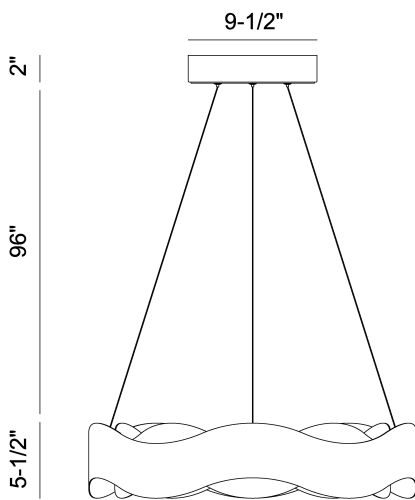

VAUGHAN, 24IN INTEGRATED LED PENDANT CHANDELIER

PRODUCT DETAILS

No.	:	31783-024
Product Color	:	SILVER-BLACK MIX
Product Material	:	IRON
Shade / Accent Colour	:	SILVER
Shade / Accent Material	:	STEEL
Length	:	24"
Width	:	24"
Diameter	:	24"
Height	:	5.5"
Overall Height	:	103"
Weight	:	18.2LBS

LIGHT SOURCE DETAILS

Number of Bulbs	:	1
Light Source	:	LED
Light Source Type	:	INTEGRATED LED
Input Voltage	:	120V
Bulb Voltage	:	120V
Socket Type	:	INTEGRATED
Wattage	:	1 X 75W
Total Wattage	:	75W
Delivered Lumens	:	695LM
Kelvin	:	3000K
CRI	:	80
Bulb Included	:	YES
Dimmable	:	YES

OPTIONS AVAILABLE

ITEM NO.	FINISH	SHADE
31783-019	BRONZE-GOLD MIX	BRONZE/GOLD
31783-024	SILVER-BLACK MIX	

TECHNICAL DETAILS

Hanging Support Type	:	WIRE
Rods Included	:	NO
Canopy / Backplate Length	:	9.5"
Canopy / Backplate Height	:	2"
Canopy / Backplate Width	:	9.5"
Canopy / Backplate Dia.	:	9.5"
Driver	:	ES, CONSTANT VOLTAGE, 96W*1
Adjustable Lamp Head	:	NO
IP Rating	:	IP22
Approval	:	<input type="checkbox"/>
Beam Angle	:	360