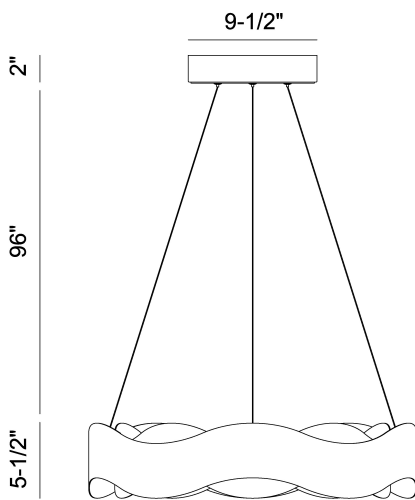

### PRODUCT DETAILS

No.	:	31783-024
Product Color	:	SILVER-BLACK MIX
Product Material	:	IRON
Shade / Accent Colour	:	SILVER
Shade / Accent Material	:	STEEL
Length	:	24"
Width	:	24"
Diameter	:	24"
Height	:	5.5"
Overall Height	:	103"
Weight	:	18.2LBS

### TECHNICAL DETAILS

Hanging Support Type	:	WIRE
Rods Included	:	NO
Canopy / Backplate Length	:	9.5"
Canopy / Backplate Height	:	2"
Canopy / Backplate Width	:	9.5"
Canopy / Backplate Dia.	:	9.5"
Driver	:	ES, CONSTANT VOLTAGE, 96W*1
Adjustable Lamp Head	:	NO
IP Rating	:	IP22
Approval	:	
Beam Angle	:	360