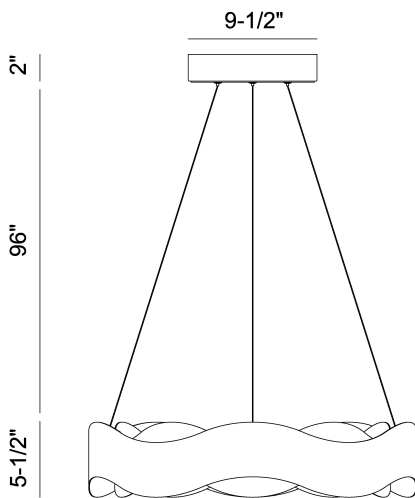

VAUGHAN, 24IN INTEGRATED LED PENDANT CHANDELIER

PRODUCT DETAILS

No.	:	31783-019
Product Color	:	BRONZE-GOLD MIX
Product Material	:	METAL
Shade / Accent Colour	:	GOLD
Shade / Accent Material	:	STEEL
Length	:	24"
Width	:	24"
Diameter	:	24"
Height	:	5.5"
Overall Height	:	103"
Weight	:	18.2LBS

LIGHT SOURCE DETAILS

Number of Bulbs	:	1
Light Source	:	LED
Light Source Type	:	INTEGRATED LED
Input Voltage	:	120V
Bulb Voltage	:	120V
Socket Type	:	INTEGRATED
Wattage	:	1 X 75W
Total Wattage	:	75W
Delivered Lumens	:	695LM
Kelvin	:	3000K
CRI	:	80
Bulb Included	:	YES
Dimmable	:	YES

OPTIONS AVAILABLE

ITEM NO.	FINISH	SHADE
31783-019	BRONZE-GOLD MIX	BRONZE/GOLD
31783-024	SILVER-BLACK MIX	

TECHNICAL DETAILS

Hanging Support Type	:	WIRE
Rods Included	:	NO
Canopy / Backplate Length	:	9.5"
Canopy / Backplate Height	:	2"
Canopy / Backplate Width	:	9.5"
Canopy / Backplate Dia.	:	9.5"
Driver	:	ES, CONSTANT VOLTAGE, 96W*1
Adjustable Lamp Head	:	NO
IP Rating	:	IP22
Approval	:	<input type="checkbox"/>
Beam Angle	:	360