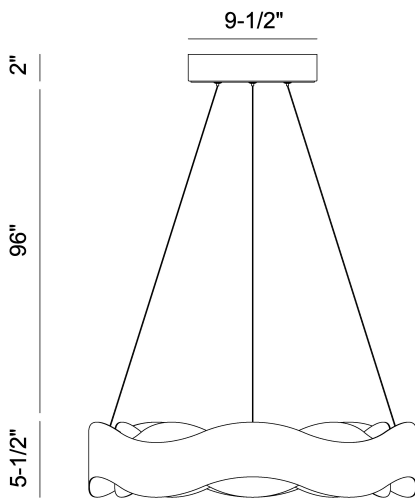

VAUGHAN, 24IN INTEGRATED LED PENDANT CHANDELIER

PRODUCT DETAILS

No.	:	31783-019
Product Color	:	BRONZE-GOLD MIX
Product Material	:	METAL
Shade / Accent Colour	:	GOLD
Shade / Accent Material	:	STEEL
Length	:	24"
Width	:	24"
Diameter	:	24"
Height	:	5.5"
Overall Height	:	103"
Weight	:	18.2LBS

LIGHT SOURCE DETAILS

Number of Bulbs	:	1
Light Source	:	LED
Light Source Type	:	INTEGRATED LED
Input Voltage	:	120V
Bulb Voltage	:	120V
Socket Type	:	INTEGRATED
Wattage	:	1 X 75W
Total Wattage	:	75W
Delivered Lumens	:	695LM
Kelvin	:	3000K
CRI	:	80
Bulb Included	:	YES
Dimmable	:	YES

OPTIONS AVAILABLE

ITEM NO.	FINISH	SHADE
31783-019	BRONZE-GOLD MIX	BRONZE/GOLD
31783-024	SILVER-BLACK MIX	

TECHNICAL DETAILS

Hanging Support Type	:	WIRE
Rods Included	:	NO
Canopy / Backplate Length	:	9.5"
Canopy / Backplate Height	:	2"
Canopy / Backplate Width	:	9.5"
Canopy / Backplate Dia.	:	9.5"
Driver	:	ES, CONSTANT VOLTAGE, 96W*1
Adjustable Lamp Head	:	NO
IP Rating	:	IP22
Approval	:	
Beam Angle	:	360