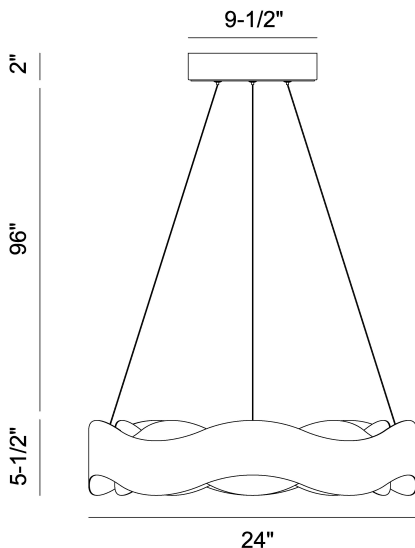

### PRODUCT DETAILS

No.	:	31783-019
Product Color	:	BRONZE
Product Material	:	METAL
Shade / Accent Colour	:	BRONZE/GOLD
Shade / Accent Material	:	METAL WAVES
Length	:	24"
Width	:	24"
Diameter	:	24"
Height	:	5.5"
Overall Height	:	103"
Weight	:	19.3LBS

### TECHNICAL DETAILS

Light Direction	:	MULTI
Hanging Support Type	:	WIRE
Hanging Support Length	:	96"
Rods Included	:	NO
Canopy / Backplate Length	:	9.5"
Canopy / Backplate Height	:	2"
Canopy / Backplate Width	:	9.5"
Canopy / Backplate Dia.	:	9.5"
Driver	:	ES, CONSTANT VOLTAGE, 96W*1
Adjustable Lamp Head	:	NO
IP Rating	:	IP20
Location	:	DRY
Approval	:	