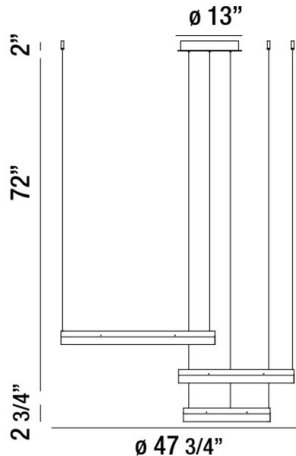

MINUTA, 48" ROUND CHANDELIER

PRODUCT DETAILS

No.	:	31779-029
Product Color	:	BRONZE
Product Material	:	ALUMINUM
Shade / Accent Colour	:	FROSTED
Shade / Accent Material	:	ACRYLIC
Diameter	:	47.75"
Height	:	2.75"
Overall Height	:	76.75"
Weight	:	21.3lbs

LIGHT SOURCE DETAILS

Light Source Type	:	INTEGRATED LED
Input Voltage	:	120V
Bulb Voltage	:	120V
Socket Type	:	LED
Total Wattage	:	106W
Delivered Lumens	:	4800lm
Kelvin	:	3000K
CRI	:	80+
Dimmable	:	Yes

OPTIONS AVAILABLE

ITEM NO.	FINISH	SHADE
31779-012	SAND WHITE	FROSTED
31779-029	BRONZE	FROSTED

TECHNICAL DETAILS

Light Direction	:	Down
Hanging Support Type	:	AIRCRAFT CABLE
Hanging Support Length	:	72"
Canopy / Backplate Height	:	2"
Canopy / Backplate Dia.	:	13"
Adjustable Lamp Head	:	No
Approval	:	