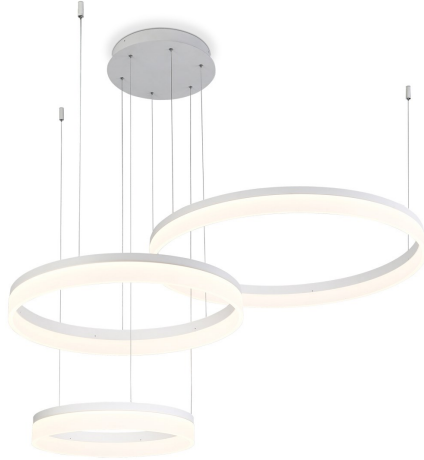

MINUTA, 48" ROUND CHANDELIER

PRODUCT DETAILS

No.	:	31779-012
Product Color	:	SAND WHITE
Product Material	:	ALUMINUM
Shade / Accent Colour	:	FROSTED
Shade / Accent Material	:	ACRYLIC
Diameter	:	47.75"
Height	:	2.75"
Overall Height	:	76.75"
Weight	:	21.3lbs

LIGHT SOURCE DETAILS

Light Source Type	:	INTEGRATED LED
Input Voltage	:	120V
Bulb Voltage	:	120V
Socket Type	:	LED
Total Wattage	:	106W
Delivered Lumens	:	4800lm
Kelvin	:	3000K
CRI	:	80+
Dimmable	:	Yes

OPTIONS AVAILABLE

ITEM NO.	FINISH	SHADE
31779-012	SAND WHITE	FROSTED
31779-029	BRONZE	FROSTED

TECHNICAL DETAILS

Light Direction	:	Down
Hanging Support Type	:	AIRCRAFT CABLE
Hanging Support Length	:	72"
Canopy / Backplate Height	:	2"
Canopy / Backplate Dia.	:	13"
Adjustable Lamp Head	:	No
Approval	:	