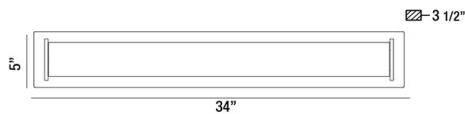

VIOLA, EXTRA LARGE LED VANITY

PRODUCT DETAILS

No.	:	31637-015
Product Color	:	CHROME
Product Material	:	METAL
Shade / Accent Colour	:	ACRYLIC
Shade / Accent Material	:	ACRYLIC
Width	:	34"
Height	:	5"
Ext	:	3.5"
Weight	:	6.3LBS

OPTIONS AVAILABLE

ITEM NO.	FINISH	SHADE
31637-015	CHROME	WHITE

TECHNICAL DETAILS

Light Direction	:	DOWN
Canopy / Backplate Length	:	33"
Canopy / Backplate Height	:	0.75"
Canopy / Backplate Width	:	3.375"
Adjustable Lamp Head	:	NO
Mounting	:	UP OR DOWN
IP Rating	:	DRY
Location	:	DRY
Approval	:	