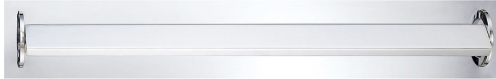

VIOLA, EXTRA LARGE LED VANITY

PRODUCT DETAILS

No.	:	31637-015
Product Color	:	CHROME
Product Material	:	METAL
Shade / Accent Colour	:	ACRYLIC
Shade / Accent Material	:	ACRYLIC
Width	:	34"
Height	:	5"
Ext	:	3.5"
Weight	:	6.3LBS

LIGHT SOURCE DETAILS

Number of Bulbs	:	0
Light Source	:	LED
Light Source Type	:	INTEGRATED LED
Input Voltage	:	120V
Bulb Voltage	:	120V
Wattage	:	0 X 36W
Total Wattage	:	36W
Delivered Lumens	:	1560LM
Kelvin	:	3000K
CRI	:	80+
Bulb Included	:	YES
Dimmable	:	YES

OPTIONS AVAILABLE

ITEM NO.	FINISH	SHADE
31637-015	CHROME	WHITE

TECHNICAL DETAILS

Light Direction	:	DOWN
Canopy / Backplate Length	:	33"
Canopy / Backplate Height	:	0.75"
Canopy / Backplate Width	:	3.375"
Adjustable Lamp Head	:	NO
Mounting	:	UP OR DOWN
IP Rating	:	DRY
Location	:	DRY
Approval	:	