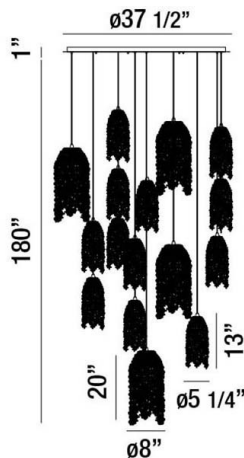

DANZA, 20-LIGHT 38IN MULTI DROP CHANDELIER

PRODUCT DETAILS

No.	:	31619-011
Product Color	:	CHROME
Product Material	:	METAL
Shade / Accent Colour	:	AMBER
Shade / Accent Material	:	GLASS
Diameter	:	37.5"
Height	:	20"
Overall Height	:	181"
Weight	:	81.8LBS
Shade Diameter	:	8"

LIGHT SOURCE DETAILS

Number of Bulbs	:	20
Light Source Type	:	G9
Input Voltage	:	120V
Bulb Voltage	:	120V
Socket Type	:	G9
Wattage	:	20 X 40W
Total Wattage	:	800W
Bulb Included	:	YES
Dimmable	:	YES

OPTIONS AVAILABLE

ITEM NO.	FINISH	SHADE
31619-011	CHROME	COGNAC

TECHNICAL DETAILS

Light Direction	:	DOWN
Hanging Support Type	:	WIRE
Canopy / Backplate Height	:	1"
Canopy / Backplate Dia.	:	37.5"
Adjustable Lamp Head	:	NO
IP Rating	:	IP22
Approval	:	
Beam Angle	:	360