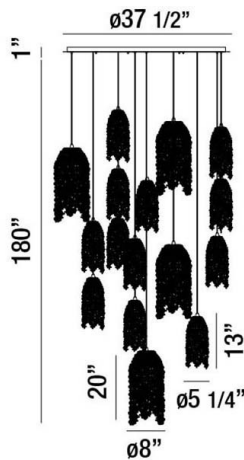

## DANZA, 20-LIGHT 38IN MULTI DROP CHANDELIER

### PRODUCT DETAILS

No.	:	31619-011
Product Color	:	CHROME
Product Material	:	METAL
Shade / Accent Colour	:	AMBER
Shade / Accent Material	:	GLASS
Diameter	:	37.5"
Height	:	20"
Overall Height	:	181"
Weight	:	81.8LBS
Shade Diameter	:	8"

### TECHNICAL DETAILS

Light Direction	:	DOWN
Hanging Support Type	:	WIRE
Hanging Support Length	:	180"
Canopy / Backplate Height	:	1"
Canopy / Backplate Dia.	:	37.5"
Adjustable Lamp Head	:	NO
IP Rating	:	IP22
Approval	:	
Beam Angle	:	360