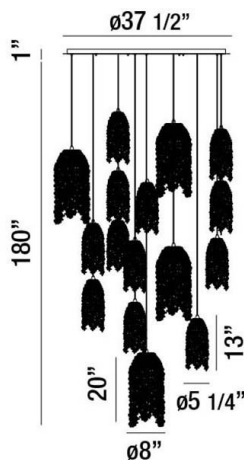

DANZA, 20-LIGHT 38IN MULTI DROP CHANDELIER

PRODUCT DETAILS

No.	:	31619-011
Product Color	:	CHROME
Product Material	:	METAL
Shade / Accent Colour	:	AMBER
Shade / Accent Material	:	GLASS
Diameter	:	37.5"
Height	:	20"
Overall Height	:	181"
Weight	:	81.8LBS
Shade Diameter	:	8"

LIGHT SOURCE DETAILS

Number of Bulbs	:	20
Light Source Type	:	G9
Input Voltage	:	120V
Bulb Voltage	:	120V
Socket Type	:	G9
Wattage	:	20 X 40W
Total Wattage	:	800W
Bulb Included	:	YES
Dimmable	:	YES

OPTIONS AVAILABLE

ITEM NO.	FINISH	SHADE
31619-011	CHROME	COGNAC

TECHNICAL DETAILS

Light Direction	:	DOWN
Hanging Support Type	:	WIRE
Canopy / Backplate Height	:	1"
Canopy / Backplate Dia.	:	37.5"
Adjustable Lamp Head	:	NO
IP Rating	:	IP22
Approval	:	
Beam Angle	:	360