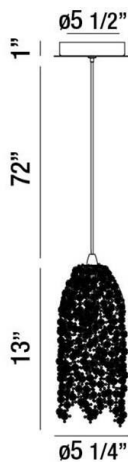

DANZA, 5" ROUND PENDANT

PRODUCT DETAILS

No.	:	31615-013
Product Color	:	CHROME
Product Material	:	METAL
Shade / Accent Colour	:	COGNAC
Shade / Accent Material	:	METAL/CRYSTAL
Diameter	:	5.25"
Height	:	13"
Overall Height	:	86"
Weight	:	2lbs

LIGHT SOURCE DETAILS

Number of Bulbs	:	1
Light Source	:	Halogen
Light Source Type	:	G9
Input Voltage	:	120V
Bulb Voltage	:	120V
Socket Type	:	G9
Wattage	:	40W
Total Wattage	:	40W
Bulb Included	:	Yes
Dimmable	:	Yes

OPTIONS AVAILABLE

ITEM NO.	FINISH	SHADE
31615-013	CHROME	COGNAC

TECHNICAL DETAILS

Light Direction	:	Down
Hanging Support Type	:	WIRE
Hanging Support Length	:	72"
Canopy / Backplate Height	:	1"
Canopy / Backplate Dia.	:	5.5"
Adjustable Lamp Head	:	No
Approval	:	