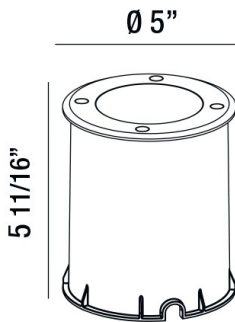

ARCHITECTURAL OUTDOOR, INGROUND, ROUND, 3X2W LED, STAINLESS STL

PRODUCT DETAILS

No.	:	31595-018
Product Color	:	STAINLESS STEEL
Shade / Accent Colour	:	STAINLESS STEEL
Diameter	:	5"
Height	:	5.6875"
Weight	:	1.9LBS

LIGHT SOURCE DETAILS

Number of Bulbs	:	3
Light Source	:	LED
Light Source Type	:	INTEGRATED LED
Input Voltage	:	120V
Bulb Voltage	:	120V
Socket Type	:	LED
Wattage	:	3 X 2W
Total Wattage	:	6W
Delivered Lumens	:	403LM
Kelvin	:	3000K
CRI	:	80
Bulb Included	:	YES
Dimmable	:	NO

OPTIONS AVAILABLE

ITEM NO.	FINISH	SHADE
31595-018	STAINLESS STEEL	STAINLESS STEEL

TECHNICAL DETAILS

Light Direction	:	UP
Driver	:	ELECTRONIC DRIVER 120V 50/60HZ
Adjustable Lamp Head	:	NO
IP Rating	:	67
Location	:	WET
Approval	:	<input type="checkbox"/>
Title 24	:	YES
Beam Angle	:	25
Horizontal Adjustment	:	15