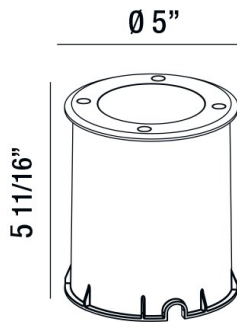

ARCHITECTURAL OUTDOOR, INGROUND, ROUND, 3X2W LED, STAINLESS STL

PRODUCT DETAILS

No.	:	31595-018
Product Color	:	STAINLESS STEEL
Shade / Accent Colour	:	STAINLESS STEEL
Diameter	:	5"
Height	:	5.6875"
Weight	:	1.9LBS

LIGHT SOURCE DETAILS

Number of Bulbs	:	3
Light Source	:	LED
Light Source Type	:	INTEGRATED LED
Input Voltage	:	120V
Bulb Voltage	:	120V
Socket Type	:	LED
Wattage	:	3 X 2W
Total Wattage	:	6W
Delivered Lumens	:	403LM
Kelvin	:	3000K
CRI	:	80
Bulb Included	:	YES
Dimmable	:	NO

OPTIONS AVAILABLE

ITEM NO.	FINISH	SHADE
31595-018	STAINLESS STEEL	STAINLESS STEEL

TECHNICAL DETAILS

Light Direction	:	UP
Driver	:	ELECTRONIC DRIVER 120V 50/60HZ
Adjustable Lamp Head	:	NO
IP Rating	:	67
Location	:	WET
Approval	:	
Title 24	:	YES
Beam Angle	:	25
Horizontal Adjustment	:	15