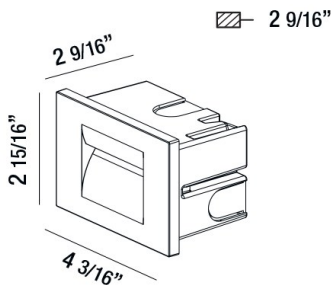

PROJECT INFORMATION

Job Name: Date: Type:

Comments: