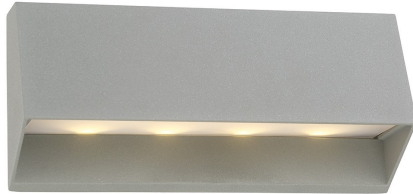

## ARCHITECTURAL OUTDOOR, 4W LED OUTDR WALLMNT

### PRODUCT DETAILS

No.	:	31589-017
Product Color	:	MARINE GREY
Shade / Accent Colour	:	ALUMINUM
Width	:	8.625"
Height	:	3.9375"
Ext	:	2.375"
Weight	:	0.8LBS

### LIGHT SOURCE DETAILS

Number of Bulbs	:	4
Light Source	:	LED
Light Source Type	:	INTEGRATED LED
Input Voltage	:	120V
Bulb Voltage	:	120V
Socket Type	:	LED
Wattage	:	4 X 1W
Total Wattage	:	4W
Kelvin	:	3000K
CRI	:	80
Bulb Included	:	YES
Dimmable	:	NO

### OPTIONS AVAILABLE

ITEM NO.	FINISH	SHADE
31589-017	MARINE GREY	