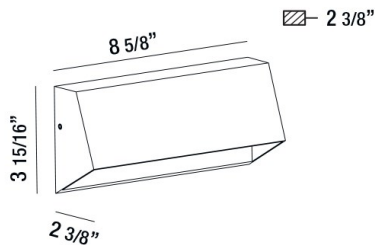

PROJECT INFORMATION

Job Name: Date: Type:

Comments: