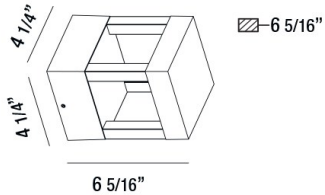

PROJECT INFORMATION

Job Name: Date: Type:

Comments: