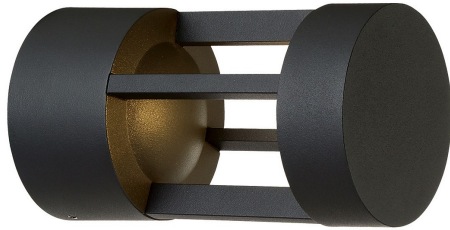

## ARCHITECTURAL OUTDOOR, 7W LED OUTDOOR WALL MOUNT

### PRODUCT DETAILS

No.	:	31586-016
Product Color	:	MARINE GREY
Shade / Accent Colour	:	ALUMINUM
Diameter	:	3.5"
Ext	:	6.3125"
Weight	:	1.2LBS

### LIGHT SOURCE DETAILS

Number of Bulbs	:	1
Light Source	:	LED
Light Source Type	:	INTEGRATED LED
Input Voltage	:	120V
Bulb Voltage	:	120V
Socket Type	:	LED
Wattage	:	1 X 7W
Total Wattage	:	7W
Kelvin	:	3000K
CRI	:	80
Bulb Included	:	YES
Dimmable	:	NO

### OPTIONS AVAILABLE

ITEM NO.	FINISH	SHADE
31586-016	MARINE GREY	
31586-023	GRAPHITE GREY	