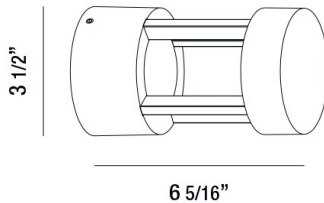

### PRODUCT DETAILS

No.	:	31586-016
Product Color	:	MARINE GREY
Shade / Accent Colour	:	ALUMINUM
Diameter	:	3.5"
Ext	:	6.3125"
Weight	:	1.2LBS

### LIGHT SOURCE DETAILS

Number of Bulbs	:	1
Light Source	:	LED
Light Source Type	:	INTEGRATED LED
Input Voltage	:	120V
Bulb Voltage	:	120V
Socket Type	:	LED
Wattage	:	1 X 7W
Total Wattage	:	7W
Kelvin	:	3000K
CRI	:	80
Bulb Included	:	YES
Dimmable	:	NO

### TECHNICAL DETAILS

Light Direction	:	DOWN
Driver	:	ELECTRONIC DRIVER 120V 50/60HZ
Adjustable Lamp Head	:	NO
IP Rating	:	54
Location	:	WET
Approval	:	<input type="checkbox"/>
Title 24	:	YES