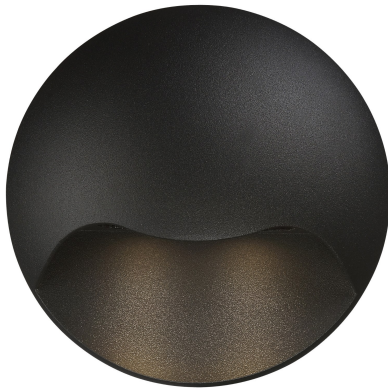

# ARCHITECTURAL OUTDOOR, 6W LED OUTDOOR WALL MOUNT

## PRODUCT DETAILS

No.	:	31583-035
Product Color	:	BLACK
Shade / Accent Colour	:	PLASTIC
Diameter	:	5.125"
Ext	:	2.6875"
Weight	:	0.7LBS

## OPTIONS AVAILABLE

<b>ITEM NO.</b> 31583-035	<b>FINISH</b> BLACK	<b>SHADE</b> FROST PC
------------------------------	------------------------	--------------------------

 2 11/16"