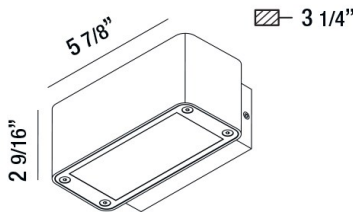

PROJECT INFORMATION

Job Name: Date: Type:

Comments: