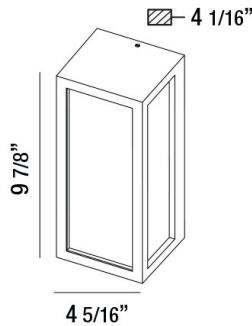

ARCHITECTURAL OUTDOOR, 18W LED OUTDOOR WALL MOUNT

PRODUCT DETAILS

No.	:	31580-029
Product Color	:	BLACK
Shade / Accent Colour	:	GLASS
Width	:	4.3125"
Height	:	9.875"
Ext	:	4.0625"
Weight	:	1.6LBS

LIGHT SOURCE DETAILS

OPTIONS AVAILABLE

ITEM NO.	FINISH	SHADE
31580-021	GRAPHITE GREY	
31580-029	BLACK	FROST GLASS

TECHNICAL DETAILS

Light Direction	:	DOWN
Driver	:	ELECTRONIC DRIVER 120V 50/60HZ
Adjustable Lamp Head	:	NO
IP Rating	:	54
Location	:	WET
Approval	:	<input type="checkbox"/>
Title 24	:	YES