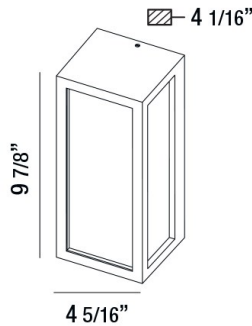

ARCHITECTURAL OUTDOOR, 18W LED OUTDOOR WALL MOUNT

PRODUCT DETAILS

No.	:	31580-021
Product Color	:	GRAPHITE GREY
Shade / Accent Colour	:	ALUMINIUM
Width	:	4.3125"
Height	:	9.875"
Ext	:	4.0625"
Weight	:	1.6LBS

OPTIONS AVAILABLE

ITEM NO.	FINISH	SHADE
31580-021	GRAPHITE GREY	
31580-029	BLACK	FROST GLASS

TECHNICAL DETAILS

Light Direction	:	DOWN
Driver	:	ELECTRONIC DRIVER 120V 50/60HZ
Adjustable Lamp Head	:	NO
IP Rating	:	54
Location	:	WET
Approval	:	
Title 24	:	YES