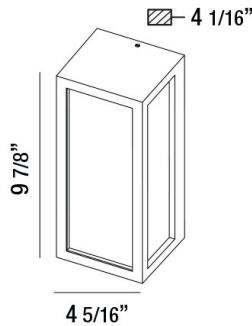

ARCHITECTURAL OUTDOOR, 18W LED OUTDOOR WALL MOUNT

PRODUCT DETAILS

No.	:	31580-021
Product Color	:	GRAPHITE GREY
Shade / Accent Colour	:	ALUMINIUM
Width	:	4.3125"
Height	:	9.875"
Ext	:	4.0625"
Weight	:	1.6LBS

OPTIONS AVAILABLE

ITEM NO.	FINISH	SHADE
31580-021	GRAPHITE GREY	
31580-029	BLACK	FROST GLASS

TECHNICAL DETAILS

Light Direction	:	DOWN
Driver	:	ELECTRONIC DRIVER 120V 50/60HZ
Adjustable Lamp Head	:	NO
IP Rating	:	54
Location	:	WET
Approval	:	<input type="checkbox"/>
Title 24	:	YES