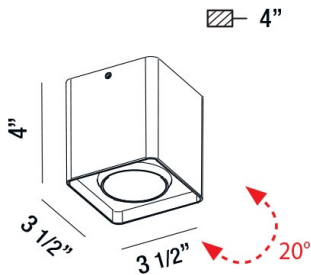

KEWB, LED OUTDOOR SURFACE MOUNT

PRODUCT DETAILS

No.	:	31578-037
Product Color	:	BLACK
Shade / Accent Colour	:	PLASTIC
Length	:	3.5"
Width	:	3.5"
Height	:	4"
Weight	:	1.5LBS

LIGHT SOURCE DETAILS

Number of Bulbs	:	1
Light Source	:	LED
Light Source Type	:	INTEGRATED LED
Input Voltage	:	120V
Bulb Voltage	:	120V
Socket Type	:	LED
Wattage	:	1 X 9W
Total Wattage	:	9W
Kelvin	:	3000K
CRI	:	80
Bulb Included	:	YES
Dimmable	:	NO

OPTIONS AVAILABLE

ITEM NO.	FINISH	SHADE
31578-011	MARINE GREY	
31578-037	BLACK	FROST PC

TECHNICAL DETAILS

Light Direction	:	DOWN
Driver	:	ELECTRONIC DRIVER 120V 50/60HZ
Adjustable Lamp Head	:	NO
IP Rating	:	54
Location	:	WET
Approval	:	<input type="checkbox"/>
Title 24	:	YES
Vertical Adjustment	:	20