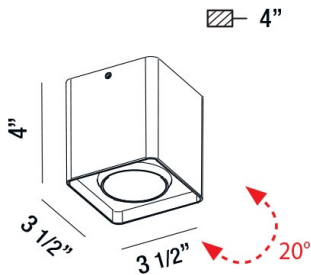

### PRODUCT DETAILS

No.	:	31578-011
Product Color	:	MARINE GREY
Shade / Accent Colour	:	ALUMINUM
Length	:	3.5"
Width	:	3.5"
Height	:	4"
Weight	:	1.5LBS

### TECHNICAL DETAILS

Light Direction	:	DOWN
Driver	:	ELECTRONIC DRIVER 120V 50/60HZ
Adjustable Lamp Head	:	NO
IP Rating	:	54
Location	:	WET
Approval	:	<input type="checkbox"/>
Title 24	:	YES
Vertical Adjustment	:	20