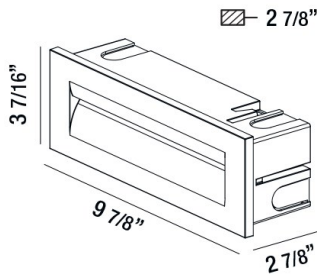

PROJECT INFORMATION

Job Name: Date: Type:

Comments: