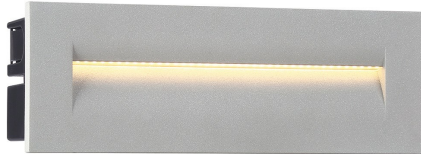

ODIA, 8.5W LED OUTDOOR IN-WALL

PRODUCT DETAILS

No.	:	31576-017
Product Color	:	MARINE GREY
Shade / Accent Colour	:	ALUMINUM
Width	:	9.875"
Height	:	3.4375"
Ext	:	2.875"
Weight	:	1.2LBS

LIGHT SOURCE DETAILS

Number of Bulbs	:	1
Light Source	:	LED
Light Source Type	:	INTEGRATED LED
Input Voltage	:	120V
Bulb Voltage	:	120V
Socket Type	:	LED
Wattage	:	1 X 8.5W
Total Wattage	:	8.5W
Kelvin	:	3000K
CRI	:	80
Bulb Included	:	YES
Dimmable	:	NO

OPTIONS AVAILABLE

ITEM NO.	FINISH	SHADE
31576-017	MARINE GREY	
31576-024	GRAPHITE GREY	

TECHNICAL DETAILS

Driver	:	ELECTRONIC DRIVER 120V 50/60HZ
Adjustable Lamp Head	:	NO
IP Rating	:	65
Location	:	WET
Approval	:	<input type="checkbox"/>
Title 24	:	YES