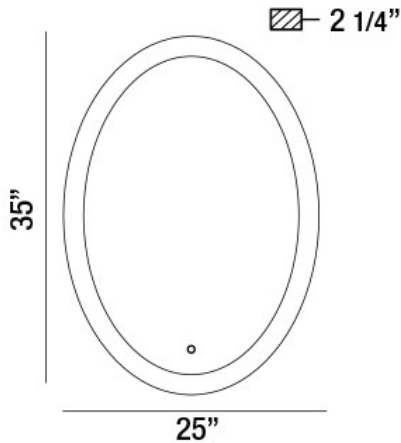

TECHNICAL DETAILS

Location	:	DAMP
Approval	:	

PROJECT INFORMATION

Job Name: Date: Category:

Comments: