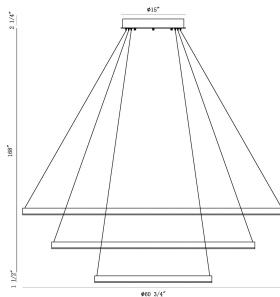

SPUNTO, 3-TIERS 3-LIGHT 61IN INTEGRATED LED GRAND CHANDELI

PRODUCT DETAILS

No.	:	31474-016
Product Color	:	BRUSHED SILVER
Product Material	:	METAL
Shade / Accent Colour	:	WHITE
Shade / Accent Material	:	GLASS
Length	:	60.75"
Width	:	60.75"
Diameter	:	60.75"
Height	:	1.5"
Overall Height	:	171.25"
Weight	:	43.4LBS

LIGHT SOURCE DETAILS

Number of Bulbs	:	3
Light Source	:	LED
Light Source Type	:	INTEGRATED LED / LED
Input Voltage	:	120V
Bulb Voltage	:	120V
Socket Type	:	INTEGRATED / LED
Wattage	:	3 X 55W
Total Wattage	:	165W
Delivered Lumens	:	7033LM
Kelvin	:	3000K
CRI	:	90
Bulb Included	:	YES
Dimmable	:	YES

OPTIONS AVAILABLE

ITEM NO.	FINISH	SHADE
31474-016	BRUSHED SILVER	WHITE
31474-023	MATTE BLACK	WHITE
31474-038	BRUSHED GOLD	WHITE

TECHNICAL DETAILS

Light Direction	:	DOWN
Hanging Support Type	:	AIRCRAFT CABLE
Canopy / Backplate Height	:	2.25"
Canopy / Backplate Dia.	:	15"
Adjustable Lamp Head	:	NO
IP Rating	:	IP22
Location	:	DRY
Approval	:	<input type="checkbox"/>
Title 24	:	YES
Beam Angle	:	360