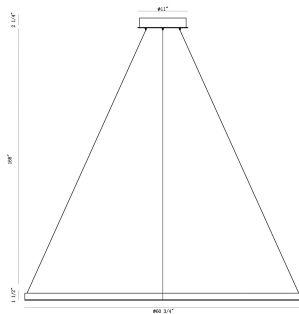

SPUNTO, 61IN INTEGRATED LED GRAND CHANDELIER

PRODUCT DETAILS

| | | |
|-------------------------|---|--------------|
| No. | : | 31473-032 |
| Product Color | : | BRUSHED GOLD |
| Product Material | : | METAL |
| Shade / Accent Colour | : | WHITE |
| Shade / Accent Material | : | GLASS |
| Length | : | 60.75" |
| Width | : | 60.75" |
| Diameter | : | 60.75" |
| Height | : | 1.5" |
| Overall Height | : | 171.25" |
| Weight | : | 20.4LBS |

| | | |
|---------------------------|---|---|
| Light Direction | : | DOWN |
| Hanging Support Type | : | AIRCRAFT CABLE |
| Canopy / Backplate Height | : | 2.25" |
| Canopy / Backplate Dia. | : | 11" |
| Adjustable Lamp Head | : | NO |
| IP Rating | : | IP22 |
| Location | : | DRY |
| Approval | : |  |
| Title 24 | : | YES |
| Beam Angle | : | 360 |