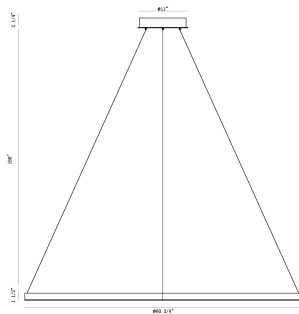

SPUNTO, 61IN INTEGRATED LED GRAND CHANDELIER

PRODUCT DETAILS

No.	:	31473-026
Product Color	:	MATTE BLACK
Product Material	:	METAL
Shade / Accent Colour	:	WHITE
Shade / Accent Material	:	GLASS
Length	:	60.75"
Width	:	60.75"
Diameter	:	60.75"
Height	:	1.5"
Overall Height	:	171.25"
Weight	:	20.4LBS

OPTIONS AVAILABLE

ITEM NO.	FINISH	SHADE
31473-019	BRUSHED SILVER	WHITE
31473-026	MATTE BLACK	WHITE
31473-032	BRUSHED GOLD	WHITE

TECHNICAL DETAILS

Light Direction	:	DOWN
Hanging Support Type	:	AIRCRAFT CABLE
Canopy / Backplate Height	:	2.25"
Canopy / Backplate Dia.	:	11"
Adjustable Lamp Head	:	NO
IP Rating	:	IP22
Location	:	DRY
Approval	:	<input type="checkbox"/>
Title 24	:	YES
Beam Angle	:	360