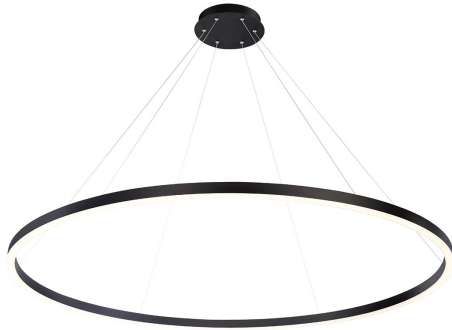

SPUNTO, 61IN INTEGRATED LED GRAND CHANDELIER

PRODUCT DETAILS

No.	:	31473-026
Product Color	:	MATTE BLACK
Product Material	:	METAL
Shade / Accent Colour	:	WHITE
Shade / Accent Material	:	GLASS
Length	:	60.75"
Width	:	60.75"
Diameter	:	60.75"
Height	:	1.5"
Overall Height	:	171.25"
Weight	:	20.4LBS

LIGHT SOURCE DETAILS

Number of Bulbs	:	1
Light Source	:	LED
Light Source Type	:	INTEGRATED LED / LED
Input Voltage	:	120V
Bulb Voltage	:	120V
Socket Type	:	INTEGRATED / LED
Wattage	:	1 X 75W
Total Wattage	:	75W
Delivered Lumens	:	2983LM
Kelvin	:	3000K
CRI	:	90
Bulb Included	:	YES
Dimmable	:	YES

OPTIONS AVAILABLE

ITEM NO.	FINISH	SHADE
31473-019	BRUSHED SILVER	WHITE
31473-026	MATTE BLACK	WHITE
31473-032	BRUSHED GOLD	WHITE

TECHNICAL DETAILS

Light Direction	:	DOWN
Hanging Support Type	:	AIRCRAFT CABLE
Canopy / Backplate Height	:	2.25"
Canopy / Backplate Dia.	:	11"
Adjustable Lamp Head	:	NO
IP Rating	:	IP22
Location	:	DRY
Approval	:	<input type="checkbox"/>
Title 24	:	YES
Beam Angle	:	360