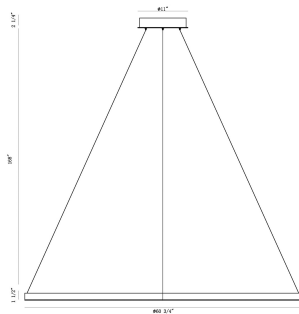

SPUNTO, 61IN INTEGRATED LED GRAND CHANDELIER

OPTIONS AVAILABLE

ITEM NO.	FINISH	SHADE
31473-019	BRUSHED SILVER	WHITE
31473-026	MATTE BLACK	WHITE
31473-032	BRUSHED GOLD	WHITE

PRODUCT DETAILS

No.	:	31473-019
Product Color	:	BRUSHED SILVER
Product Material	:	METAL
Shade / Accent Colour	:	WHITE
Shade / Accent Material	:	GLASS
Length	:	60.75"
Width	:	60.75"
Diameter	:	60.75"
Height	:	1.5"
Overall Height	:	171.25"
Weight	:	20.4LBS

TECHNICAL DETAILS

Light Direction	:	DOWN
Hanging Support Type	:	AIRCRAFT CABLE
Canopy / Backplate Height	:	2.25"
Canopy / Backplate Dia.	:	11"
Adjustable Lamp Head	:	NO
IP Rating	:	IP22
Location	:	DRY
Approval	:	
Title 24	:	YES
Beam Angle	:	360