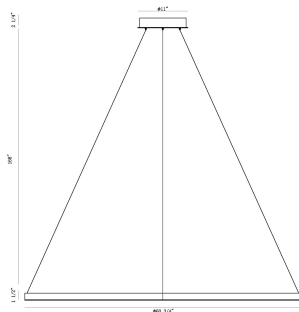

### PRODUCT DETAILS

No.	:	31473-019
Product Color	:	BRUSHED SILVER
Product Material	:	METAL
Shade / Accent Colour	:	WHITE
Shade / Accent Material	:	GLASS
Length	:	60.75"
Width	:	60.75"
Diameter	:	60.75"
Height	:	1.5"
Overall Height	:	171.25"
Weight	:	20.4LBS

### TECHNICAL DETAILS

Light Direction	:	DOWN
Hanging Support Type	:	AIRCRAFT CABLE
Hanging Support Length	:	168"
Canopy / Backplate Height	:	2.25"
Canopy / Backplate Dia.	:	11"
Adjustable Lamp Head	:	NO
IP Rating	:	IP22
Location	:	DRY
Approval	:	
Title 24	:	YES
Beam Angle	:	360