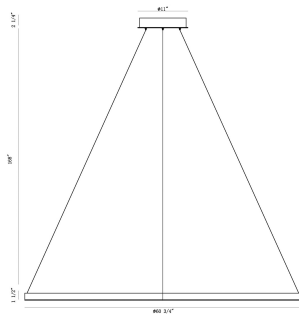

SPUNTO, 61IN INTEGRATED LED GRAND CHANDELIER

OPTIONS AVAILABLE

ITEM NO.	FINISH	SHADE
31473-019	BRUSHED SILVER	WHITE
31473-026	MATTE BLACK	WHITE
31473-032	BRUSHED GOLD	WHITE

PRODUCT DETAILS

No.	:	31473-019
Product Color	:	BRUSHED SILVER
Product Material	:	METAL
Shade / Accent Colour	:	WHITE
Shade / Accent Material	:	GLASS
Length	:	60.75"
Width	:	60.75"
Diameter	:	60.75"
Height	:	1.5"
Overall Height	:	171.25"
Weight	:	20.4LBS

TECHNICAL DETAILS

Light Direction	:	DOWN
Hanging Support Type	:	AIRCRAFT CABLE
Canopy / Backplate Height	:	2.25"
Canopy / Backplate Dia.	:	11"
Adjustable Lamp Head	:	NO
IP Rating	:	IP22
Location	:	DRY
Approval	:	<input type="checkbox"/>
Title 24	:	YES
Beam Angle	:	360