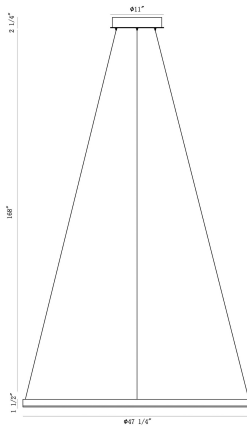

### PRODUCT DETAILS

No.	:	31472-031
Product Color	:	BRUSHED GOLD
Product Material	:	METAL
Shade / Accent Colour	:	WHITE
Shade / Accent Material	:	GLASS
Length	:	47.25"
Width	:	47.25"
Diameter	:	47.25"
Height	:	1.5"
Overall Height	:	171.25"
Weight	:	17.6LBS

### TECHNICAL DETAILS

Light Direction	:	DOWN
Hanging Support Type	:	AIRCRAFT CABLE
Canopy / Backplate Height	:	2.25"
Canopy / Backplate Dia.	:	11"
Adjustable Lamp Head	:	NO
IP Rating	:	IP22
Location	:	DRY
Approval	:	
Title 24	:	YES
Beam Angle	:	360